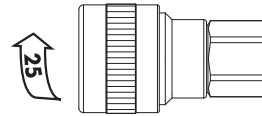

 One Way Shut-Off

34 SCFM 

PLUG
(STEEL)

AUTOMATIC
COUPLER
(STEEL/BRASS)

Applications

- Ideal for : Air tools
- Vacuum
- Water

Features

- High flow compact coupler
- Fully automatic
- Manual unplugging by 25° rotation

Specifications

Maximum Working Pressure
100 PSI

Working Temperature
-40°C to 107°C (-40°F to 225°F)

Air Flow
34 SCFM

FEMALE THREAD

	Part No.	Part No.
1/4" (F) NPT	20.1142	20.1442

MALE THREAD

	Part No.	Part No.
1/4" (M) NPT	20.1242	20.1542