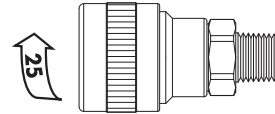

Specifications

Maximum Working Pressure
100 PSI

Working Temperature
-40°C to 107°C (-40°F to 225°F)

Air Flow
34 SCFM

FEMALE THREAD

	Part No.	Part No.
1/4" (F) NPT	20.1142	20.1442

MALE THREAD

	Part No.	Part No.
1/4" (M) NPT	20.1242	20.1542